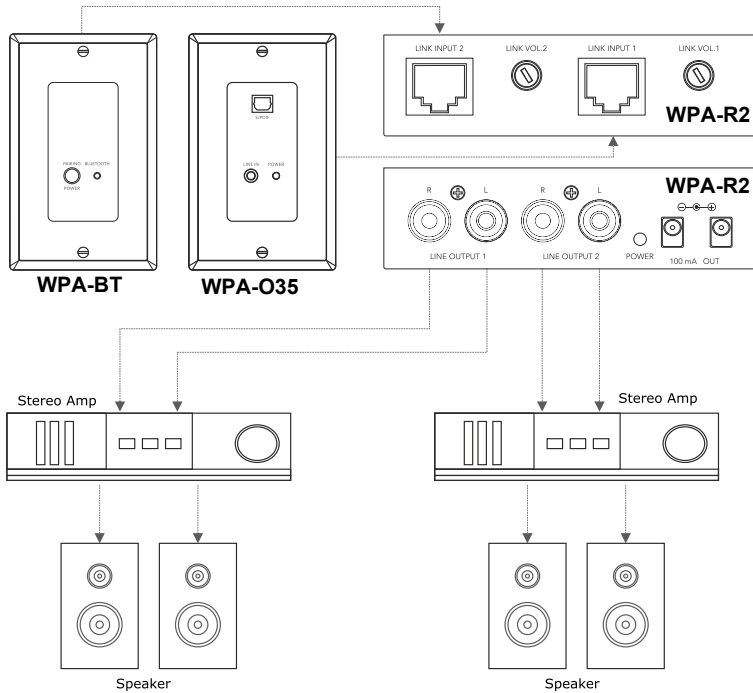

WPA-BT/WPA-O35/WPA-R2

<i>Product</i>	<i>Features</i>	<i>Specifications</i>	<i>Operation</i>
WPA-BT	<ul style="list-style-type: none"> •In-Wall Bluetooth (3.0) Audio Streamer Keypad •Output/Power with WPA-R2 over CAT5 cable •Status LED 	<ul style="list-style-type: none"> •Signal Output: RJ45 •Power Input: RJ45 •Dimension: 75mm x 125mm x 36mm (WxHxD) 	<ul style="list-style-type: none"> •Short press 2 sec: On/Pairing Mode •Long press 5 sec: Off
WPA-O35	<ul style="list-style-type: none"> •In-Wall 3.5mm/Optical Audio Source Keypad •Output/Power with WPA-R2 over CAT5 cable •Power Status LED 	<ul style="list-style-type: none"> •Signal Output: RJ45 •Power Input: RJ45 •Dimension: 75mm x 125mm x 36mm (WxHxD) 	<ul style="list-style-type: none"> •3.5mm Input Priority: to 3.5mm Input •Automatic Switch
WPA-R2	<ul style="list-style-type: none"> •2-CH Audio Source Powered Receiver •Converts RJ45 Input to Stereo RCA Audio Output •Independent Volume Control •Safely Run Audio Long Distance Over Cat5 •PoE + Audio Over Twister Pair 	<ul style="list-style-type: none"> •Audio Input: 2 x RJ45 •Control: Volume Controls Channel 1 & 2 •Audio Output: 2 x Stereo RCA •Power Supply: 9VDC 100mV •Dimension: 92.5mm x 25.5mm x 68mm (WxHxD) 	<ul style="list-style-type: none"> •Vol Control 1 & 2: Turn Right to Increase Turn Left to Decrease